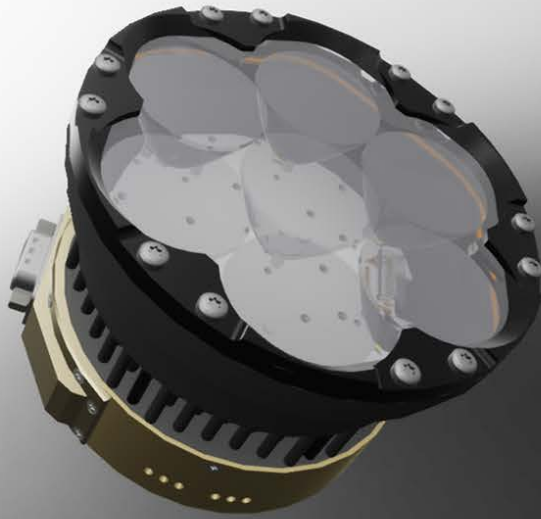

UNLEASHED POWER OF LED

XEVISION® LED AND HID LIGHTING TECHNOLOGIES THE SUN IS OUR ONLY COMPETITOR

XETREME™ XV36-LED-7UN LANDING LIGHT

INPUT POWER: 100 WATT

LED OUTPUT POWER: 92 WATT

VOLTAGE: 9.5 VDC TO 32 VDC

BEAM PATTERN: CIRCULAR

BEAM ANGLE: 9°

LUMINOUS INTENSITY, CERTIFIED: 322'000 CD (CANDELA)

LUMINOUS FLUX, CERTIFIED: 10'870 LUMENS

RANGE AT 0.5 LUX: > 800 M (1/2 MILE)

3 COCKPIT SELECTABLE LIGHT PATTERNS, INCL. XESTROBE™

FORM FACTOR: PAR 36 TYPE LAMP

PROPRIETARY μ P-CONTROLLED ACTIVE COOLING DESIGN

REPAIRABILITY: ALL MODULES 100% & FUTURE-PROOF

WATER AND DUST INGRESS RATING: IP65

XETREME™ XV36-LED-7EL TAXI LIGHT

INPUT POWER: 100 WATT

LED OUTPUT POWER: 92 WATT

VOLTAGE: 9.5 VDC TO 32 VDC

BEAM PATTERN: RECTANGULAR-OVAL

BEAM ANGLE HORIZONTAL: 34°

BEAM ANGLE VERTICAL: 11°

LUMINOUS INTENSITY, CERTIFIED: 55'125 CD (CANDELA)

LUMINOUS FLUX, CERTIFIED: 8850 LUMENS