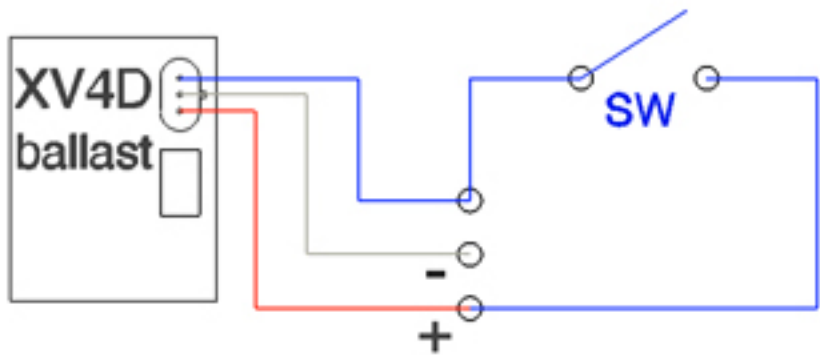

Single power mode (SPM)

Power on: SW open

Power off: SW closed